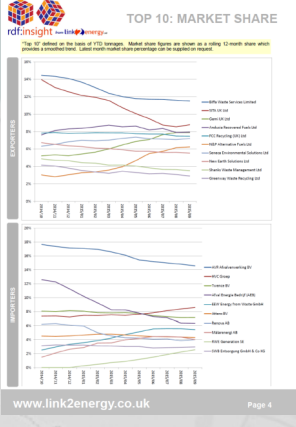

EXPORTERS / IMPORTERS
The 27 defined on the basis of YTD tonnages

Company	YTD Tonnage
British Energy	123,456
EDF Energy	98,765
Centrica	87,654
British Gas	76,543
Energy Networks	65,432

www.link2energy.co.uk Page 3