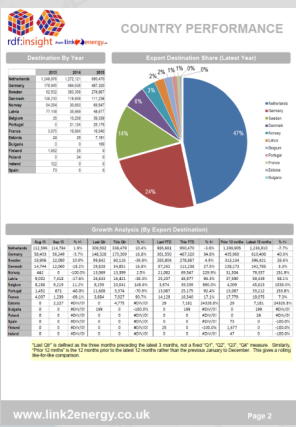

Port-Level RDF Export Information

Monthly reporting, insight & trends available via rdf:insight reports - featuring new exporters / importers, growth characteristics, market share trends, export / import rankings & more.

Contact us at info@link2energy.co.uk or call 01652 601754 for more information

EXPORTERS / IMPORTERS
The 27 defined on the basis of YTD tonnages

| Company | YTD Tonnage |
|-----------------|-------------|
| British Energy | 123,456 |
| EDF Energy | 98,765 |
| Centrica | 87,654 |
| British Gas | 76,543 |
| Energy Networks | 65,432 |