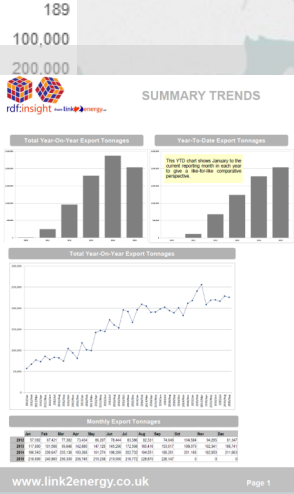

Port-Level RDF Export Information

Monthly reporting, insight & trends available via rdf:insight reports - featuring new exporters / importers, growth characteristics, market share trends, export / import rankings & more.

Contact us at info@link2energy.co.uk or call 01652 601754 for more information

EXPORTERS / IMPORTERS
The 27 defined on the basis of YTD tonnages

| Company | YTD Tonnage |
|-----------------|-------------|
| British Energy | 123,456 |
| EDF Energy | 98,765 |
| Centrica | 87,654 |
| British Gas | 76,543 |
| Energy Networks | 65,432 |